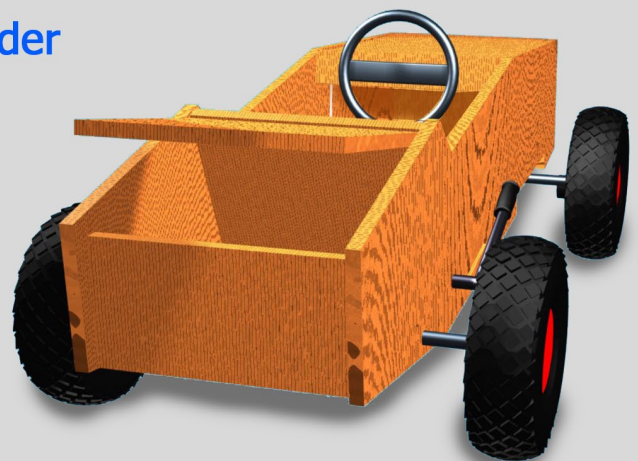

Alfa Rider 150

Zeepkist bouwpakket

Leeftijd range:
6 tot 12 jaar

LxWxH:
147x80x54cm

New product line - wooden kitcars for semi intensive use. The Alfa Rider can be ordered with or without a pedal transmission.

This self assembling kitcar has the following features:

- RVS steering wheel
- Brake mechanism
- All parts are fabricated and can be assembled with only an electric screwdriver.

vanDalen[®]
www.vandalen.eu