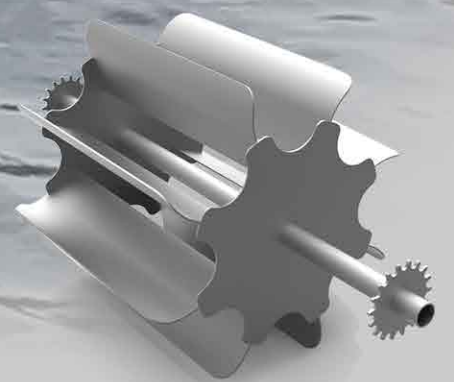

# Speedy Max - Mini Boat

*Dutch Design*

*Made in the Netherlands  
with circular service/parts*

*LxWxH 350x175x140 cm  
Netto weight: 275 kg.*

*Rotation molded PE boat, highest quality. With simpel water wheel and INOX parts for maintenance free play activity. 2 years garantee.*