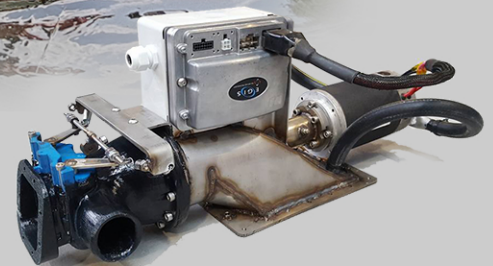

# Ahoy series mini boats

LxWxH 290x155x120cm

Netto weight: 195 kg.

## New design - Dutch quality

- \* Rotation molded PE boat, with quality INOX parts.
- \* Highest safety standards, no propellor outside.
- \* Patented impuls water steering.
- \* with real working watercanon on front.
- \* designed for four children and one adult.
- \* maintenance free and unsinkable PE body.