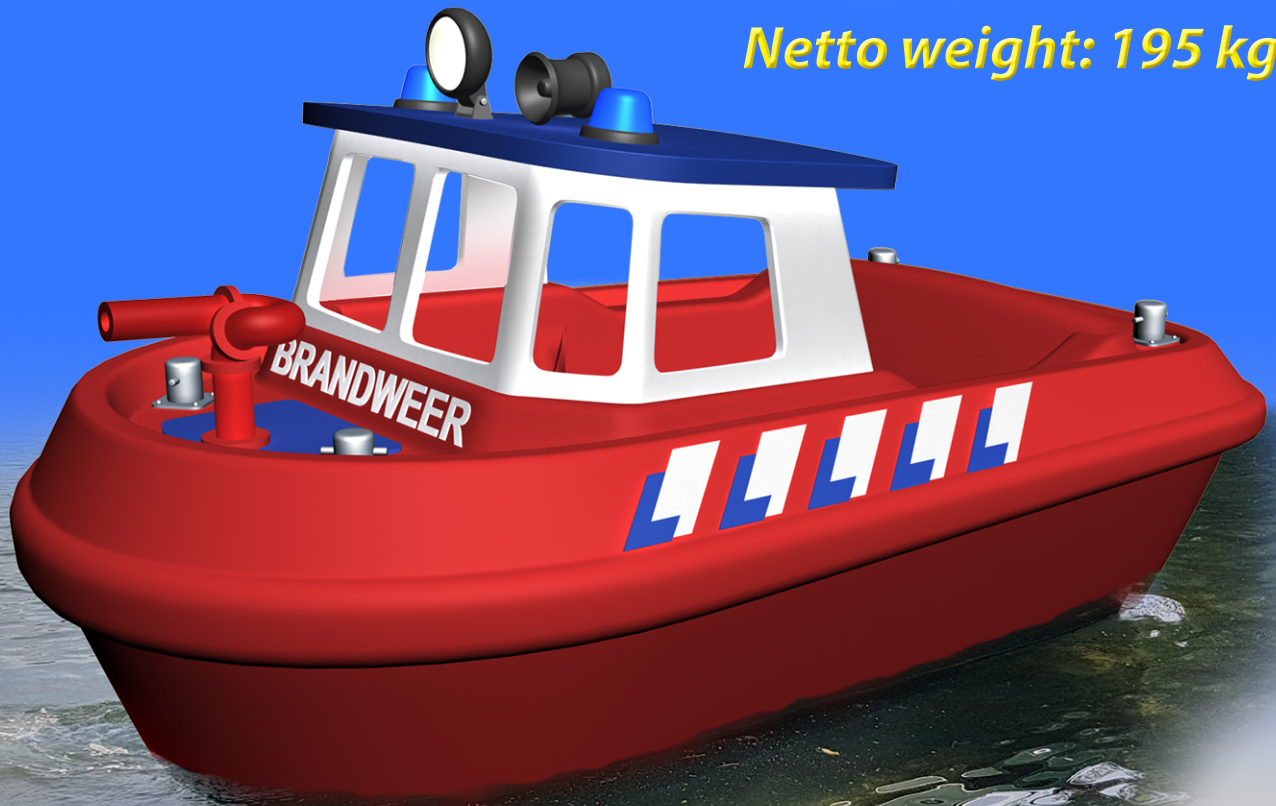

# Ahoy series mini boats

LxWxH 290x155x120cm

Netto weight: 195 kg.

## New design - Dutch quality

- \* Rotation molded PE boat, with quality INOX parts.
- \* Highest safety standards, no propellor outside.
- \* Patented impuls water steering.
- \* with real working watercanon on front.
- \* designed for four children and one adult.
- \* maintenance free and unsinkable PE body.